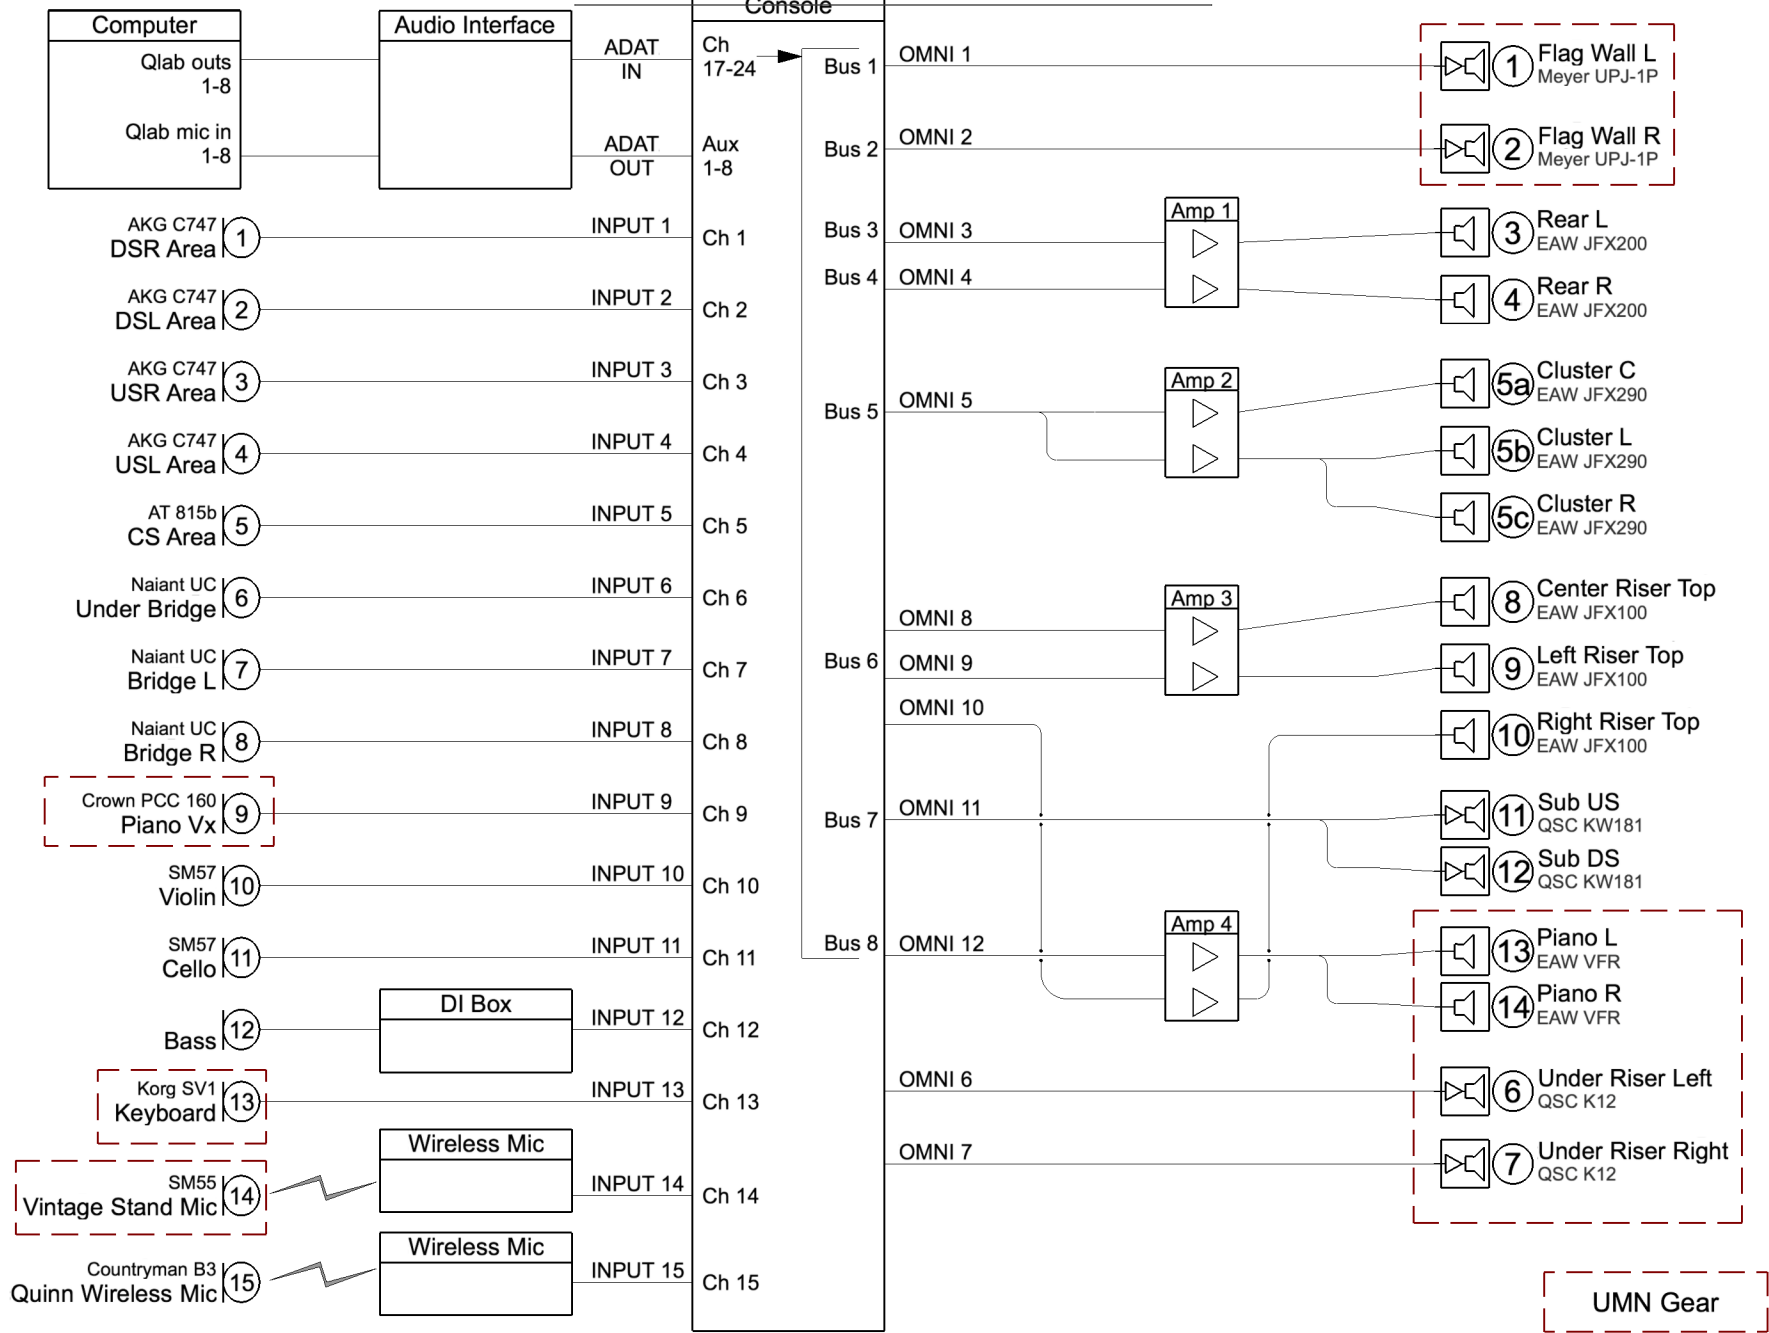

Yamaha DM1000

American Clock

System Block Diagram

DIRECTOR: Joe Price
 DESIGNER: Dustin Morache
 VENUE: Guthrie Dowling Studio
 DATE: 4/3/17 SCALE: NTS DRAWN BY: DM

PLATE
4
 OF 4